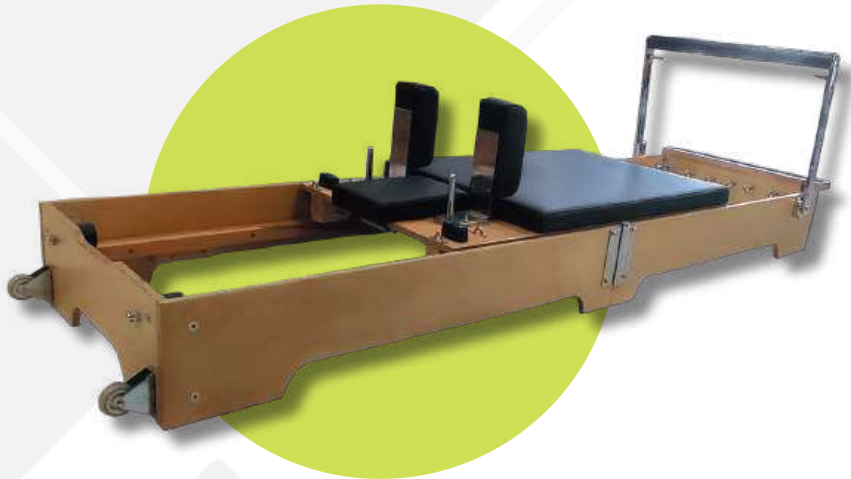

Folding Products

Wooden Folding Reformer

Jump Board & Box Excluded

Wooden Bed
Height 25 cm
Width 70 cm
Length: 238 cm
Weight: 55 kg

Product Code: 2702050101