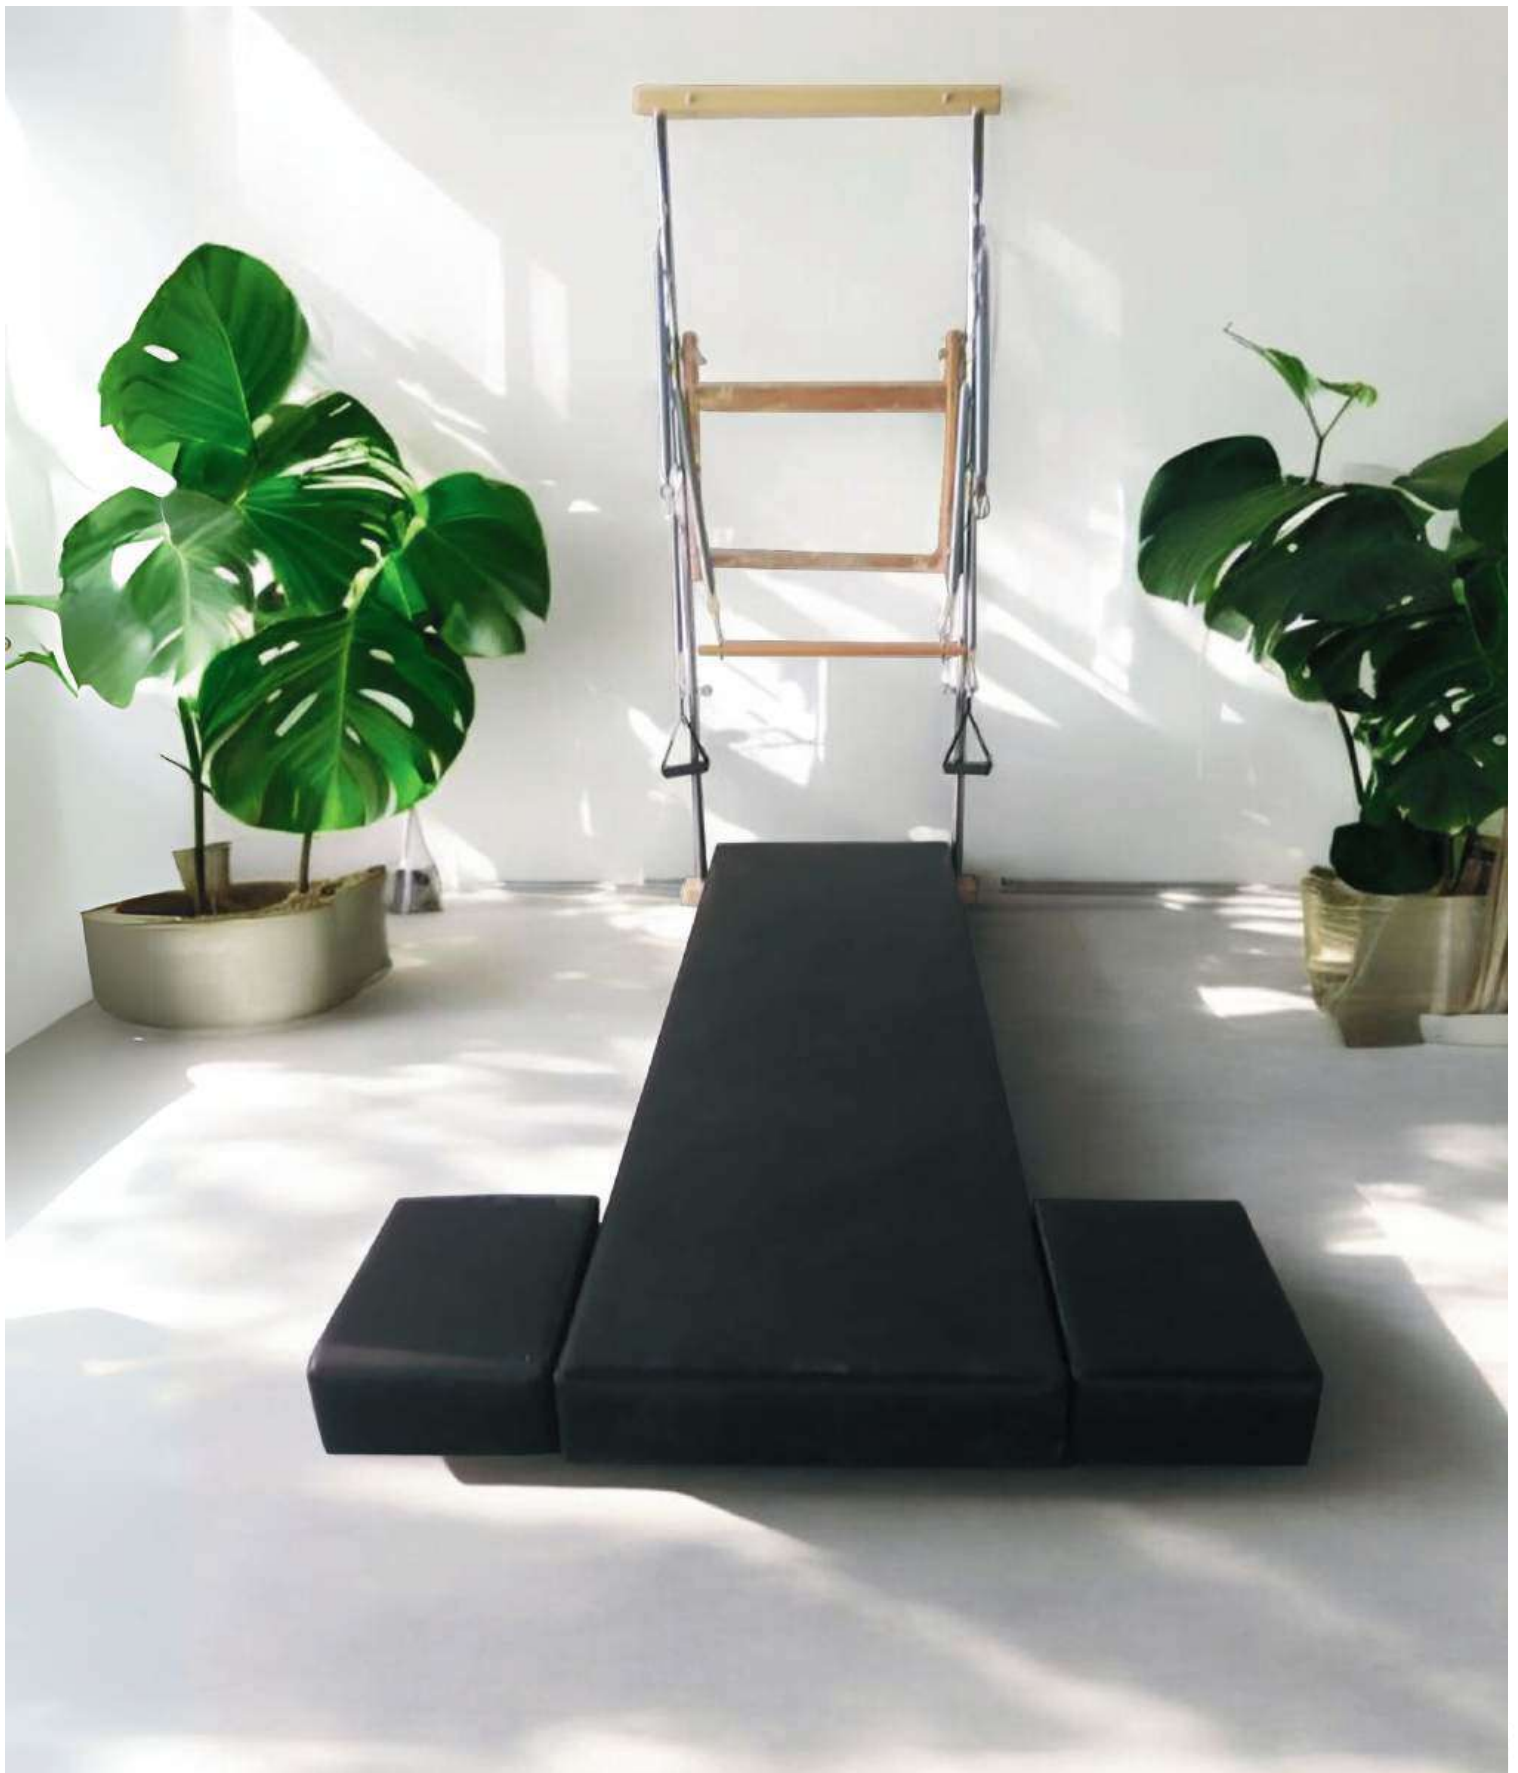

Length: 120 cm

Product Code: 2702060301

Arc Barrel

Birch Tree

Height 20 cm

Width 50 cm

Length: 60 cm

Product Code: 2702060401

Spine Corrector

Birch Tree

Height 45 cm

Width 50 cm

Length: 90 cm

Product Code: 2702060501

Wall Unit

Chrome Pipes