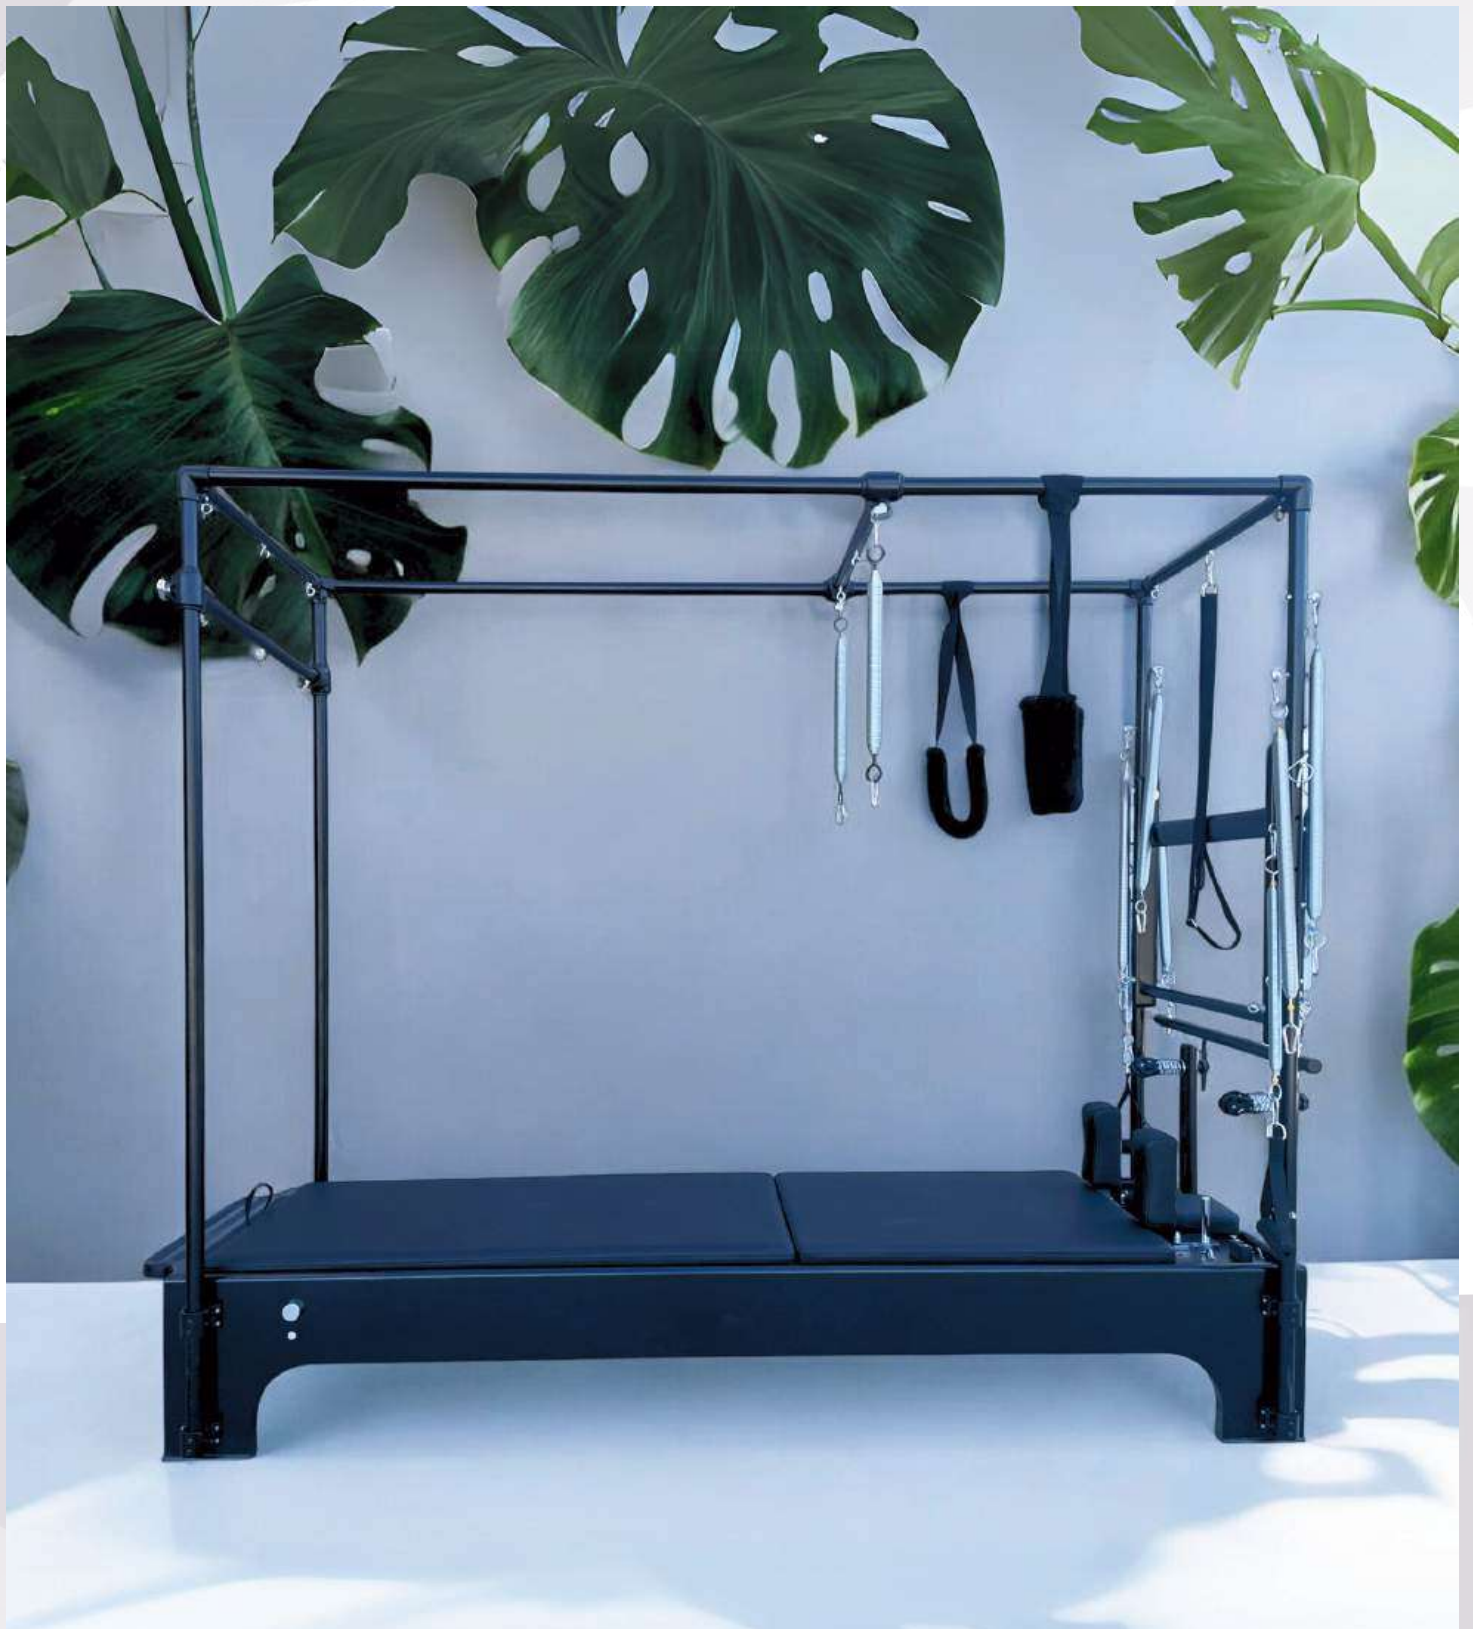

“high quality and healthy living”

Diamond Series

Combo Cadillac Reformer

Solid Wood Body & Chrome Pipes

Wooden Bed

Height 35 cm

Width 70 cm

Length: 240 cm

Tower Chrome Height: 200 cm

Product Code: 2702010201

Reformer

Solid Wood Body

Wooden Bed

Height 35 cm

Width 70 cm

Length: 240 cm

Cadillac Chrome Height: 190 cm

Product Code: 2702030101

White Tower Reformer

Mdf Lam Body & Chrome Pipes

Wooden Bed

Height 35 cm

Width 70 cm

Length: 240 cm

Tower Chrome Height: 200 cm

Product Code: 2702030201

Black Combo Cadillac Reformer

Mdf Lam Body & Chrome Pipes

Wooden Bed

Height 35 cm

Width 70 cm

Length: 240 cm