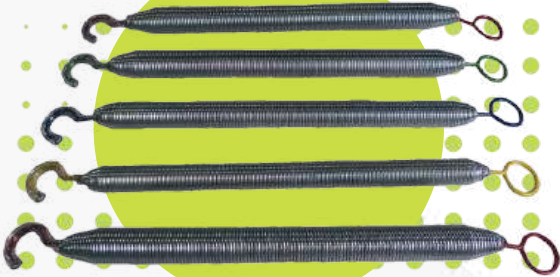

Carrier Spring Set

Product Code: 2702070301